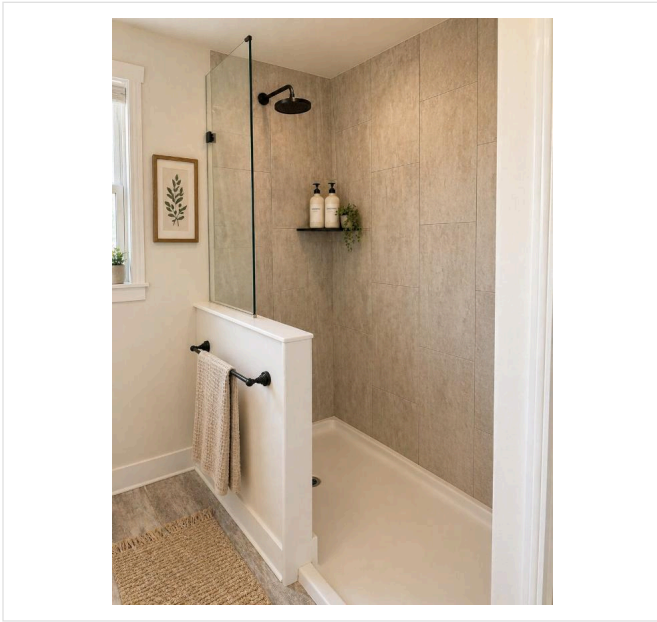

THE ANNIVERSARY SERIES

The Anniversary

1566

15' x 66'

DIMENSIONS

990 sf

LIVING SPACE

2

## STANDARD FEATURES

- ✓ Energy Star Rated Home
- ✓ Matte Black Hardware Package including faucets, interior door and cabinet hardware
- ✓ Board and Batton Exterior with Accents
- ✓ LP Smartside Panel Siding with 5/50 Year Limited Warranty
- ✓ Weather Resistant House Wrap Under Siding
- ✓ 2" x 6" Exterior Walls
- ✓ 5 1/2" Smooth White Baseboard Molding Throughout Home
- ✓ 48x" x 72" Palisade Tiled Shower in Primary Bathroom
- ✓ Backlit Mirrors in Bathrooms
- ✓ Samsung Stainless Steel Appliances
- ✓ 36" Stainless Steel European Range Hood
- ✓ Single Cell Stainless Steel Kitchen Sink w/ Accessories
- ✓ Rheem 50 Gallon Water Heater
- ✓ Craftsman Style Front Door

# The Anniversary 1566

2 Bedrooms | 2 Bathrooms | 990 sq ft

Photo 5

**Heritage Home Center**  
Washington's Price and Volume Leader

**(425) 353-5464**

— CALL TO TOUR

**[Request Firm Quote](#)**

— EMAIL US