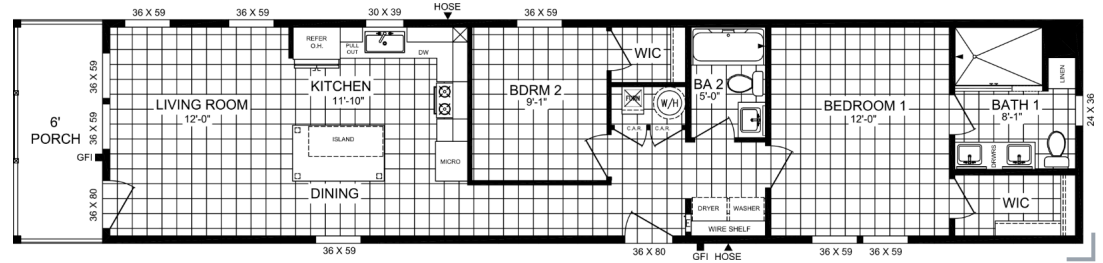

THE ANNIVERSARY SERIES

The Anniversary

1566

15' x 66'

DIMENSIONS

990 sf

LIVING SPACE

2

BEDROOMS

2

BATHROOMS

OVERVIEW

60th Anniversary Singlewide with bundle of upgrades ad a low package price. Clayton Hermiston 1566 Singlewide with optional factory covered porch as shown.

Heritage Home Center

(425) 353-5464

or Request Firm Quote

EMAIL US

01 FLOOR PLAN

990 SQ FT · 15' x 66'

02 FRONT ELEVATION

FRONT SIDEWALL

REAR SIDEWALL